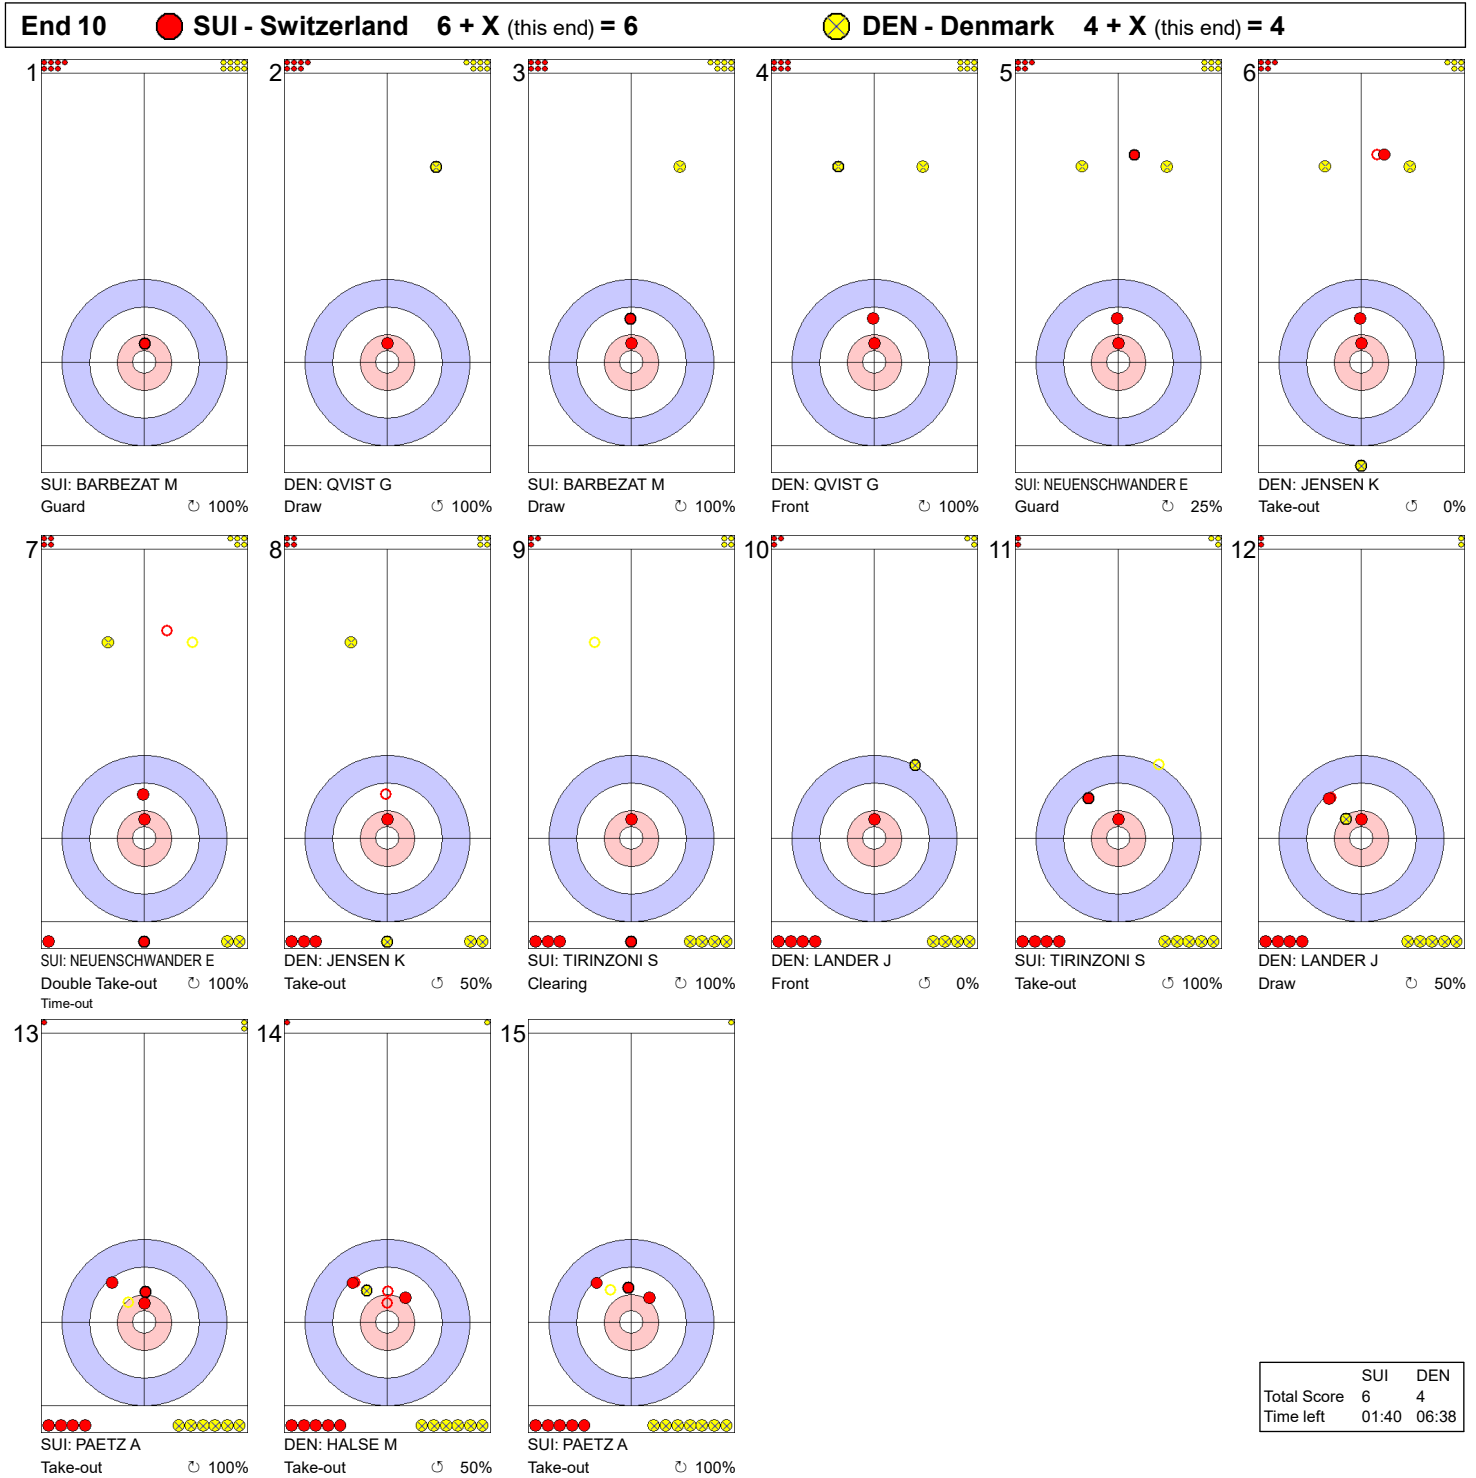

Game - Shot by Shot

	SUI	DEN
Total Score	3	3
Time left	23:13	26:41

Legend:
 Clockwise Counter-clockwise - Not considered

Game - Shot by Shot

Legend:
 Clockwise Counter-clockwise - Not considered

Game - Shot by Shot

Legend:
 ↻ Clockwise ↺ Counter-clockwise - Not considered

Game - Shot by Shot

Legend:
 ↻ Clockwise ↺ Counter-clockwise - Not considered

Game - Shot by Shot

Legend:
 ↻ Clockwise ↺ Counter-clockwise - Not considered

Game - Shot by Shot

End 9 ● **SUI - Switzerland** 5 + 1 (this end) = 6 ● **DEN - Denmark** 4 + 0 (this end) = 4

	SUI	DEN
Total Score	6	4
Time left	04:38	10:07

Legend:
 ↻ Clockwise ↺ Counter-clockwise - Not considered

Game - Shot by Shot

Legend:
 ⤵ Clockwise ⤴ Counter-clockwise - Not considered
 X Unfinished end due to concession