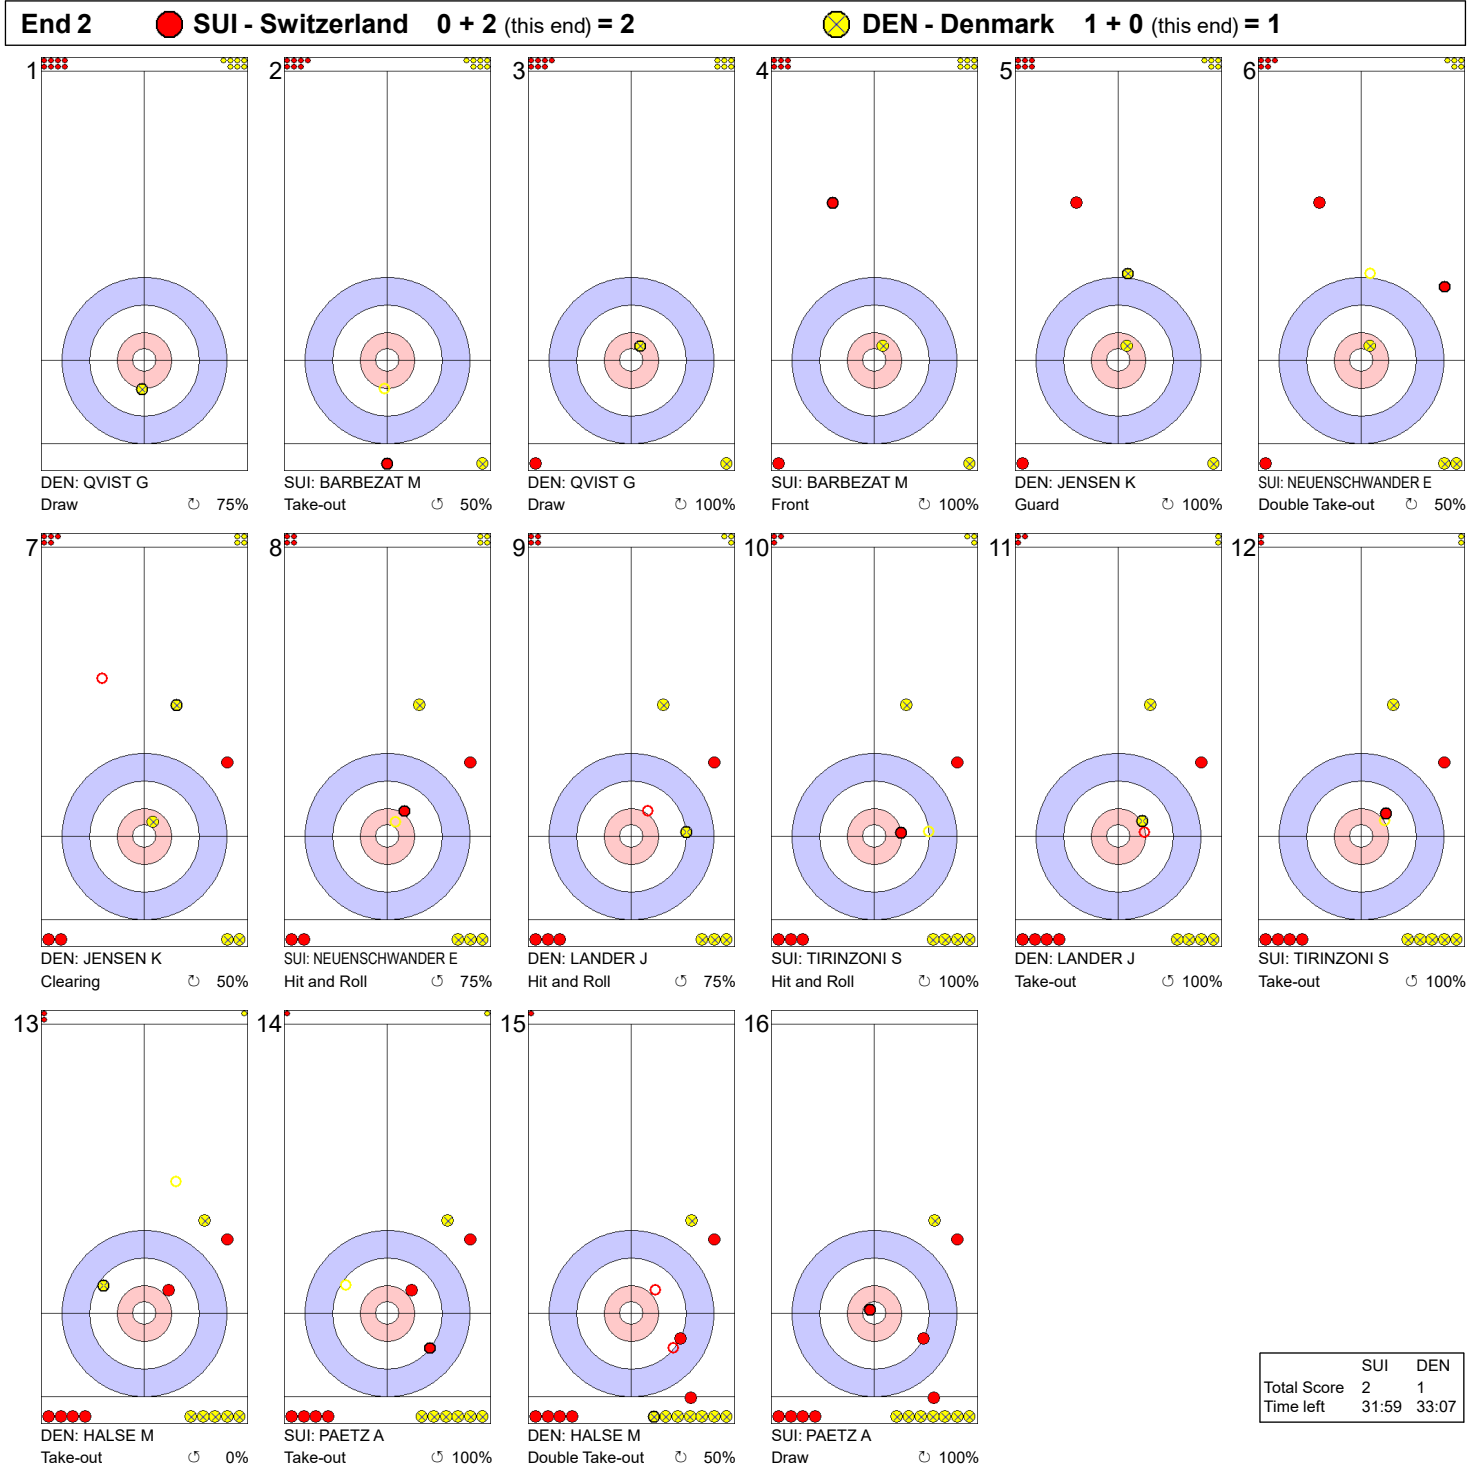

Game - Shot by Shot

Legend:
 ↻ Clockwise ↺ Counter-clockwise - Not considered

Game - Shot by Shot

Legend:
 ↻ Clockwise ↺ Counter-clockwise - Not considered

Game - Shot by Shot

Legend:
 ↻ Clockwise ↺ Counter-clockwise - Not considered

Game - Shot by Shot

	SUI	DEN
Total Score	3	3
Time left	23:13	26:41

Legend:
 Clockwise Counter-clockwise - Not considered

Game - Shot by Shot

Legend:
 Clockwise Counter-clockwise - Not considered

Game - Shot by Shot

Legend:
 ↻ Clockwise ↺ Counter-clockwise - Not considered

Game - Shot by Shot

Legend:
 ↻ Clockwise ↺ Counter-clockwise - Not considered

Game - Shot by Shot

Legend:
 ↻ Clockwise ↺ Counter-clockwise - Not considered

Game - Shot by Shot

End 9 ● **SUI - Switzerland** 5 + 1 (this end) = 6 ● **DEN - Denmark** 4 + 0 (this end) = 4

	SUI	DEN
Total Score	6	4
Time left	04:38	10:07

Legend:
 ↻ Clockwise ↺ Counter-clockwise - Not considered