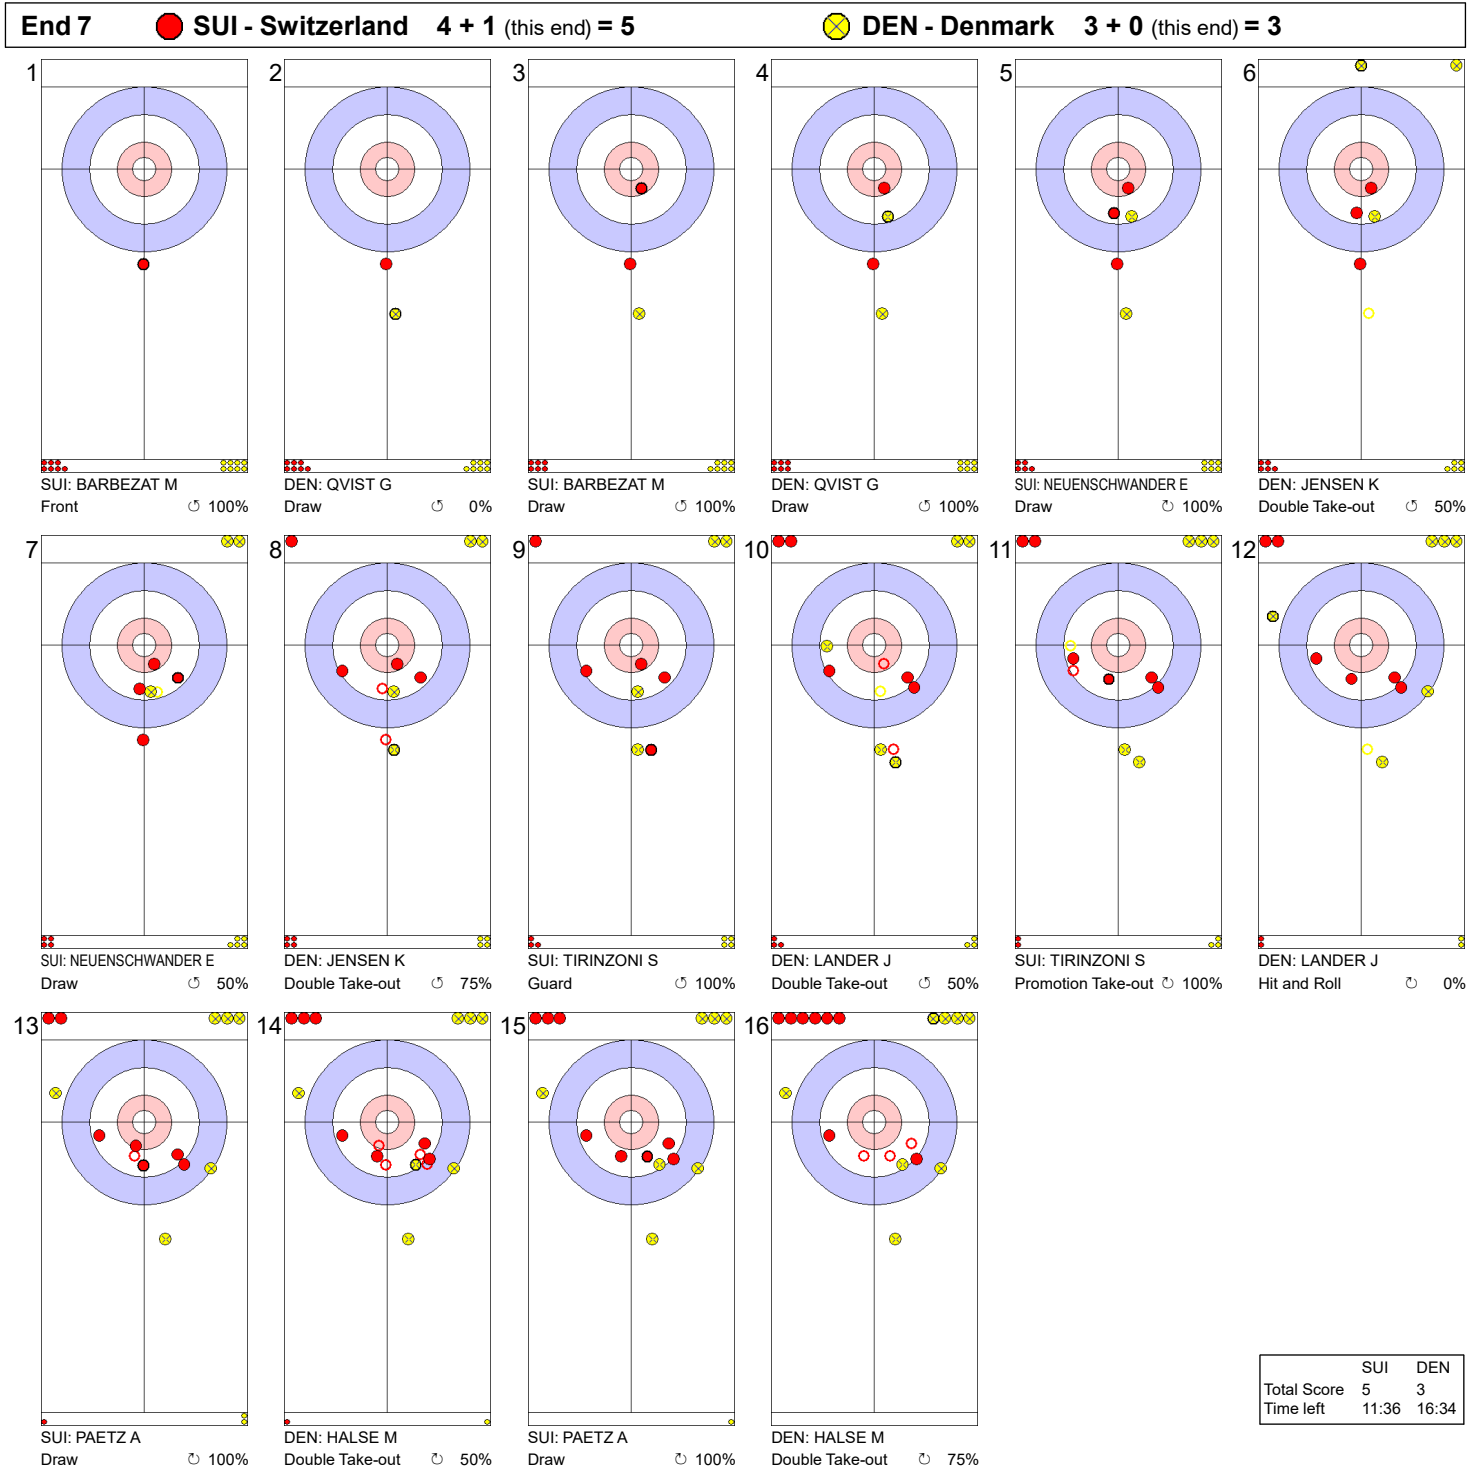

Game - Shot by Shot

Legend:
 ↻ Clockwise ↺ Counter-clockwise - Not considered

Game - Shot by Shot

Legend:
 ↻ Clockwise ↺ Counter-clockwise - Not considered

Game - Shot by Shot

Legend:
 ↻ Clockwise ↺ Counter-clockwise - Not considered

Game - Shot by Shot

	SUI	DEN
Total Score	3	3
Time left	23:13	26:41

Legend:
 Clockwise Counter-clockwise - Not considered

Game - Shot by Shot

Legend:
 Clockwise Counter-clockwise - Not considered

Game - Shot by Shot

Legend:
 ↻ Clockwise ↺ Counter-clockwise - Not considered

Game - Shot by Shot

Legend:
 ↻ Clockwise ↺ Counter-clockwise - Not considered

Game - Shot by Shot

Legend:
 ↻ Clockwise ↺ Counter-clockwise - Not considered

Game - Shot by Shot

End 9 ● **SUI - Switzerland** 5 + 1 (this end) = 6 ● **DEN - Denmark** 4 + 0 (this end) = 4

	SUI	DEN
Total Score	6	4
Time left	04:38	10:07

Legend:
 ↻ Clockwise ↺ Counter-clockwise - Not considered