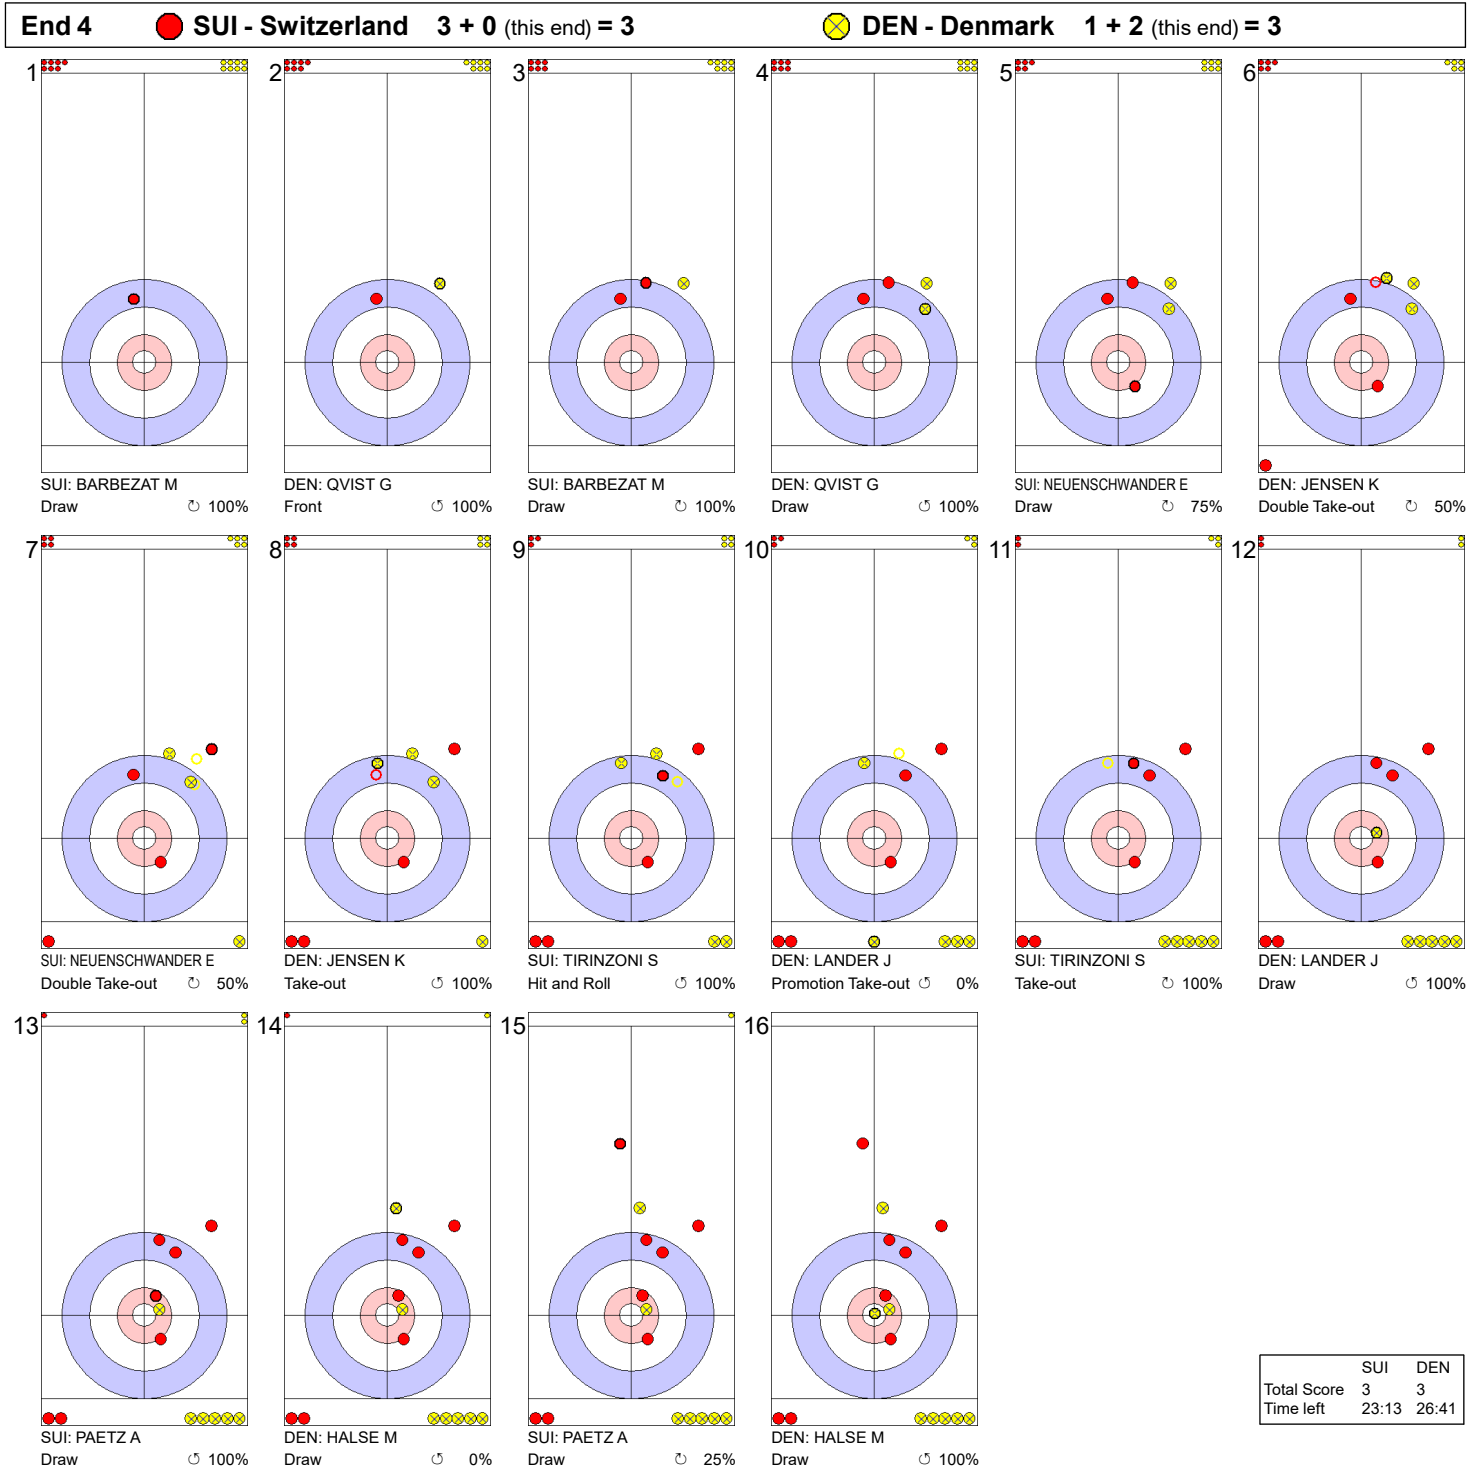

Game - Shot by Shot

Legend:
 ↻ Clockwise ↺ Counter-clockwise - Not considered

Game - Shot by Shot

Legend:
 ↻ Clockwise ↺ Counter-clockwise - Not considered

Game - Shot by Shot

Legend:
 ↻ Clockwise ↺ Counter-clockwise - Not considered

Game - Shot by Shot

	SUI	DEN
Total Score	3	3
Time left	23:13	26:41

Legend:
 Clockwise Counter-clockwise - Not considered

Game - Shot by Shot

Legend:
 Clockwise Counter-clockwise - Not considered

Game - Shot by Shot

Legend:
 ↻ Clockwise ↺ Counter-clockwise - Not considered

Game - Shot by Shot

Legend:
 ↻ Clockwise ↺ Counter-clockwise - Not considered

Game - Shot by Shot

Legend:
 ↻ Clockwise ↺ Counter-clockwise - Not considered

Game - Shot by Shot

Legend:
 ⤵ Clockwise ⤴ Counter-clockwise - Not considered
 X Unfinished end due to concession