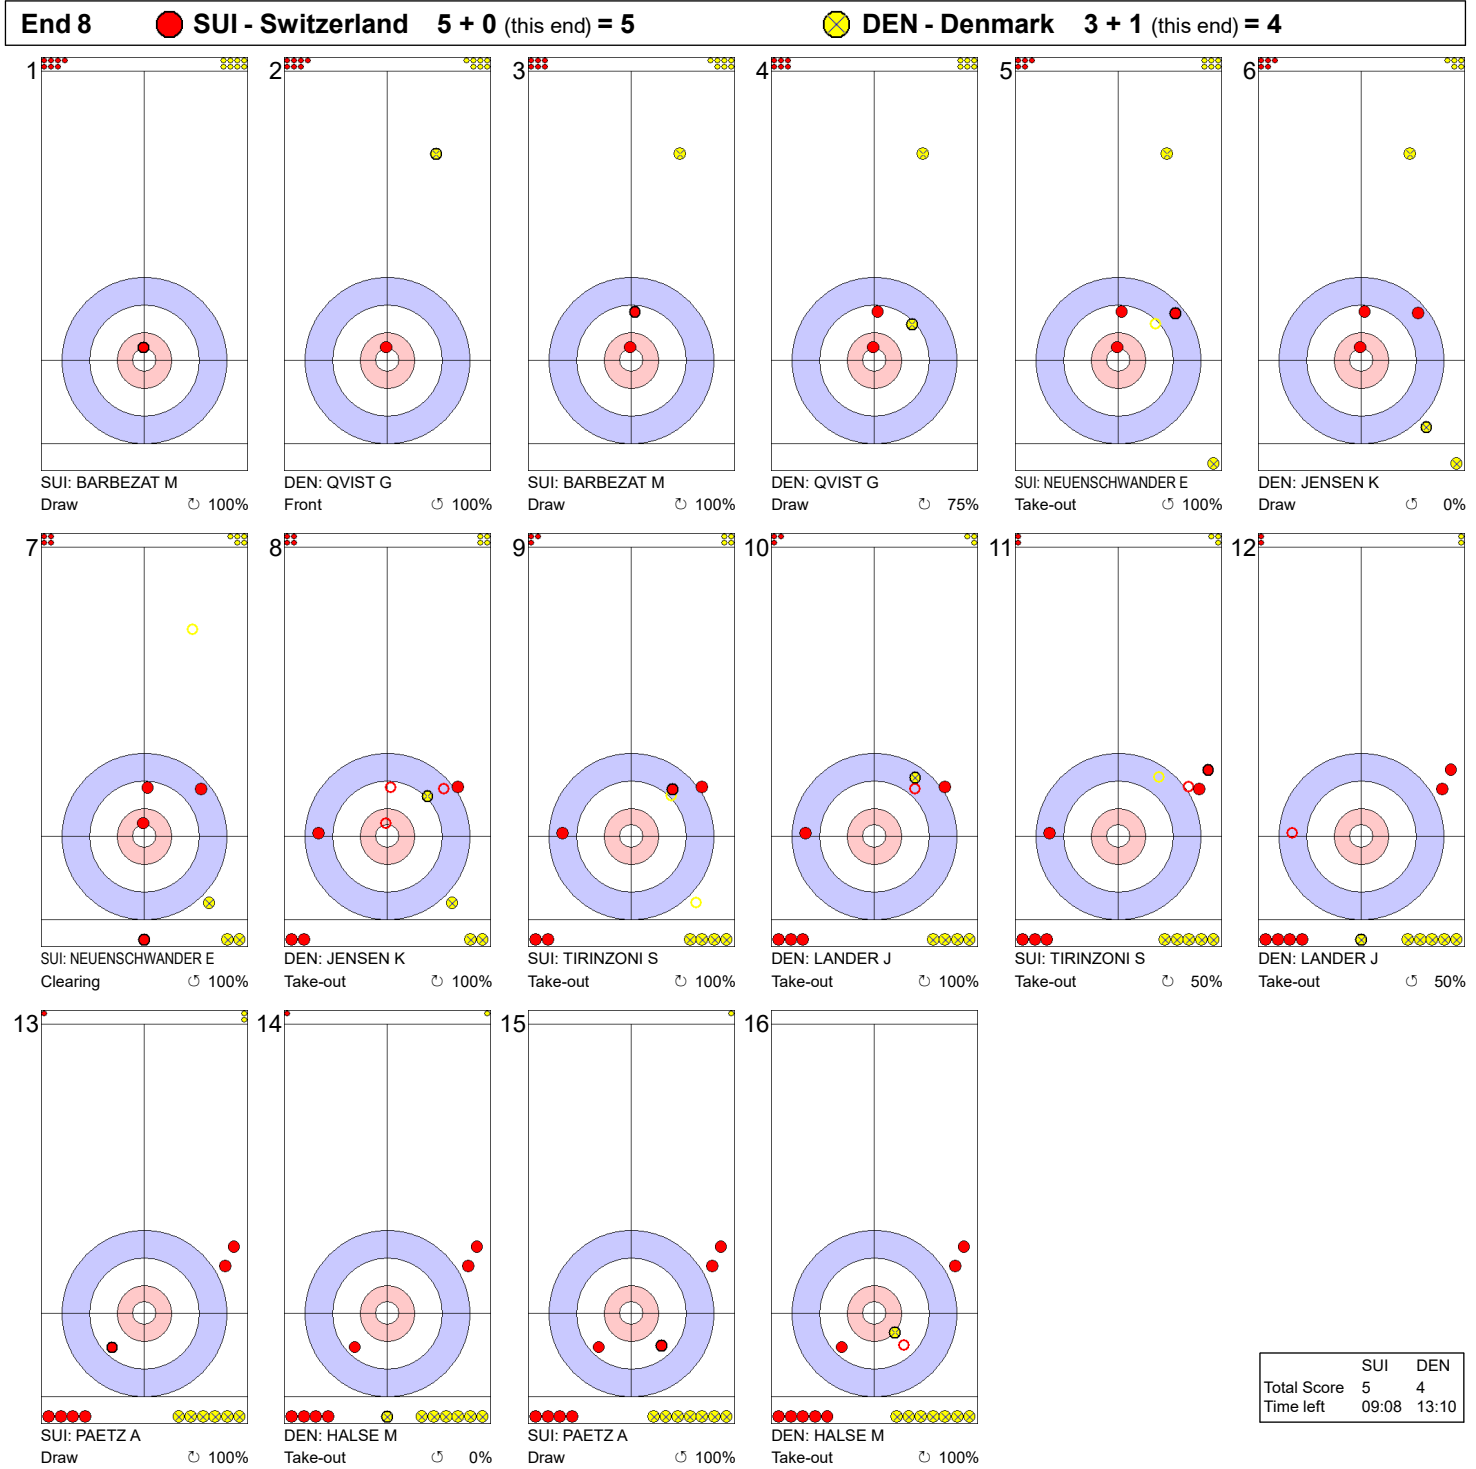

Game - Shot by Shot

Legend:
 ↻ Clockwise ↺ Counter-clockwise - Not considered

Game - Shot by Shot

Legend:
 ↻ Clockwise ↺ Counter-clockwise - Not considered

Game - Shot by Shot

Legend:
 ↻ Clockwise ↺ Counter-clockwise - Not considered

Game - Shot by Shot

	SUI	DEN
Total Score	3	3
Time left	23:13	26:41

Legend:
 Clockwise Counter-clockwise - Not considered

Game - Shot by Shot

Legend:
 Clockwise Counter-clockwise - Not considered

Game - Shot by Shot

Legend:
 ↻ Clockwise ↺ Counter-clockwise - Not considered

Game - Shot by Shot

Legend:
 ↻ Clockwise ↺ Counter-clockwise - Not considered

Game - Shot by Shot

Legend:
 ↻ Clockwise ↺ Counter-clockwise - Not considered

Game - Shot by Shot

End 9 ● **SUI - Switzerland** 5 + 1 (this end) = 6 ● **DEN - Denmark** 4 + 0 (this end) = 4

	SUI	DEN
Total Score	6	4
Time left	04:38	10:07

Legend:
 ↻ Clockwise ↺ Counter-clockwise - Not considered