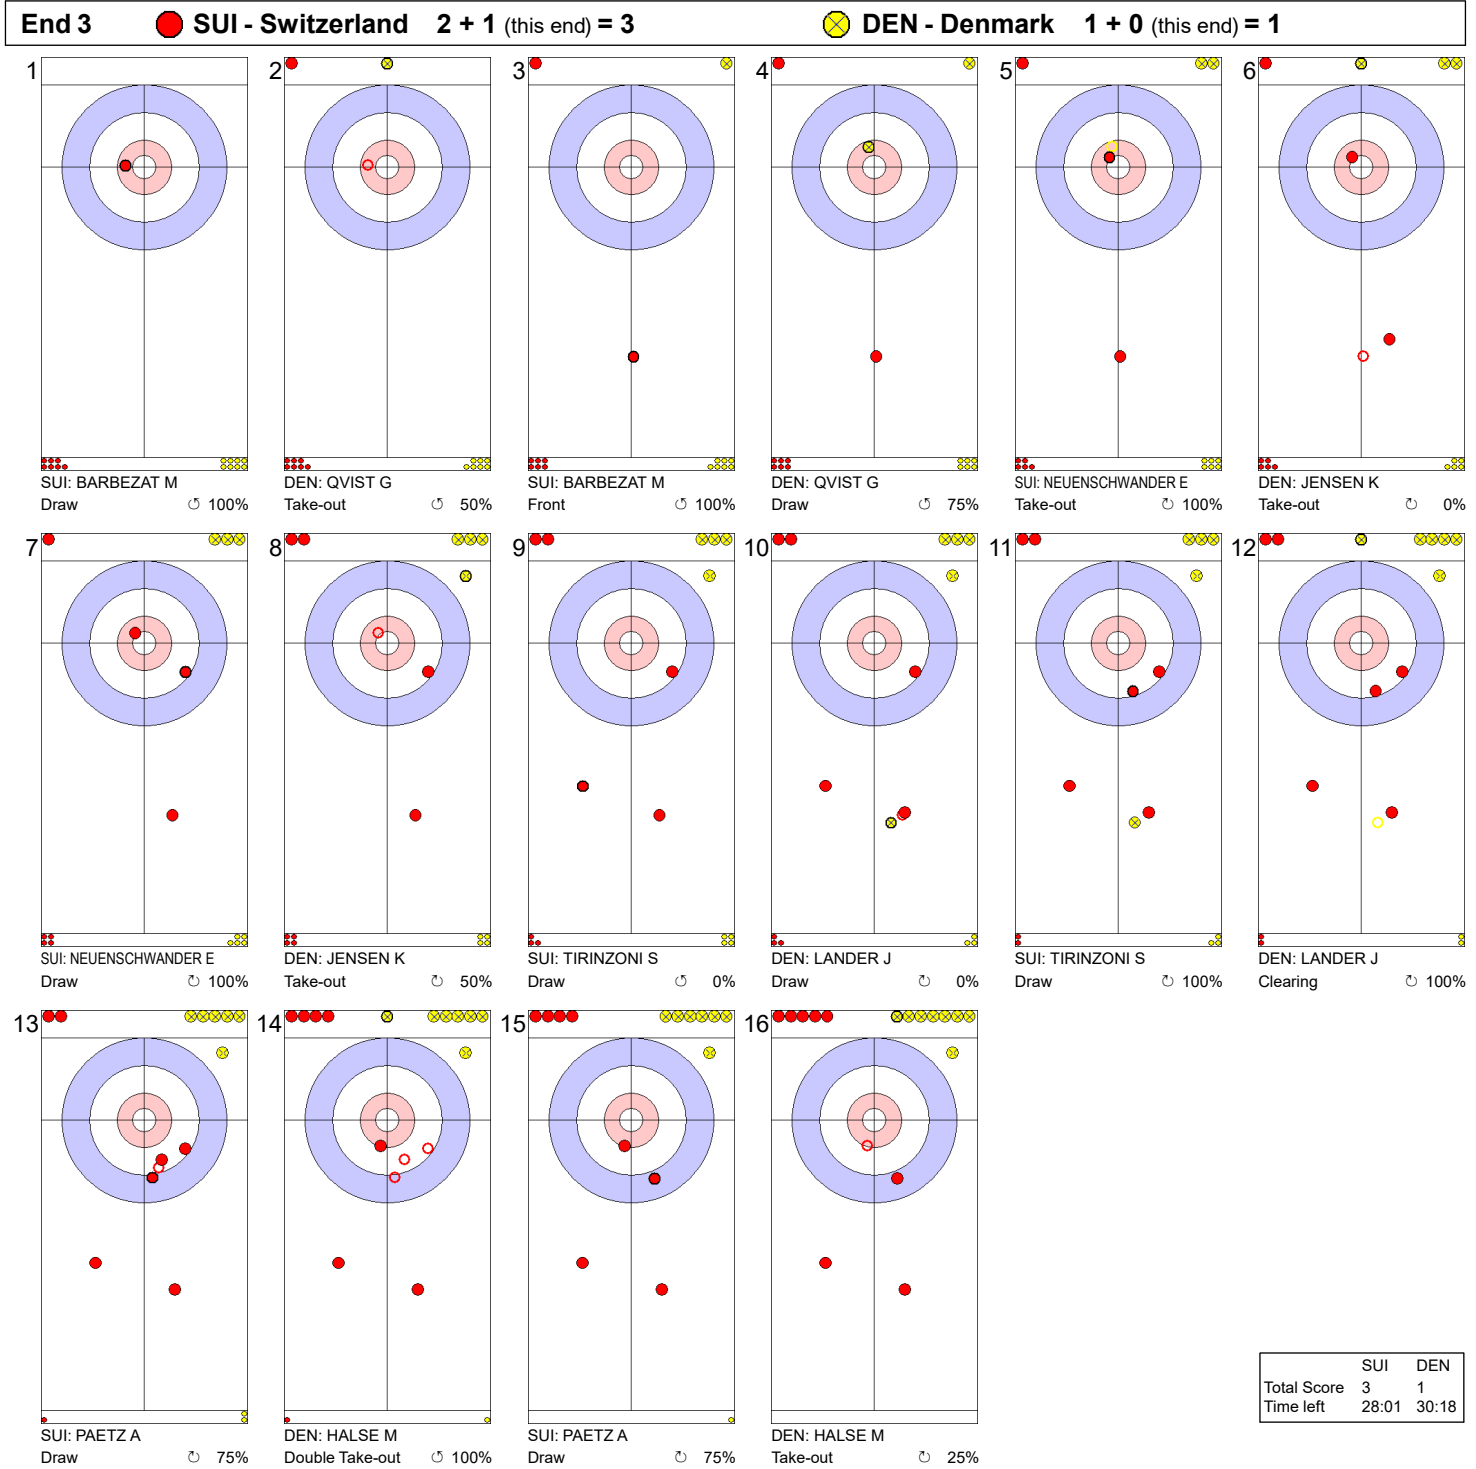

Game - Shot by Shot

Legend:
 ↻ Clockwise ↺ Counter-clockwise - Not considered

Game - Shot by Shot

Legend:
 ↻ Clockwise ↺ Counter-clockwise - Not considered

Game - Shot by Shot

Legend:
 ↻ Clockwise ↺ Counter-clockwise - Not considered

Game - Shot by Shot

	SUI	DEN
Total Score	3	3
Time left	23:13	26:41

Legend:
 Clockwise Counter-clockwise - Not considered

Game - Shot by Shot

Legend:
 Clockwise Counter-clockwise - Not considered

Game - Shot by Shot

Legend:
 ↻ Clockwise ↺ Counter-clockwise - Not considered

Game - Shot by Shot

Legend:
 ↻ Clockwise ↺ Counter-clockwise - Not considered

Game - Shot by Shot

Legend:
 ↻ Clockwise ↺ Counter-clockwise - Not considered

Game - Shot by Shot

End 9 ● **SUI - Switzerland** 5 + 1 (this end) = 6 ● **DEN - Denmark** 4 + 0 (this end) = 4

	SUI	DEN
Total Score	6	4
Time left	04:38	10:07

Legend:
 ↻ Clockwise ↺ Counter-clockwise - Not considered