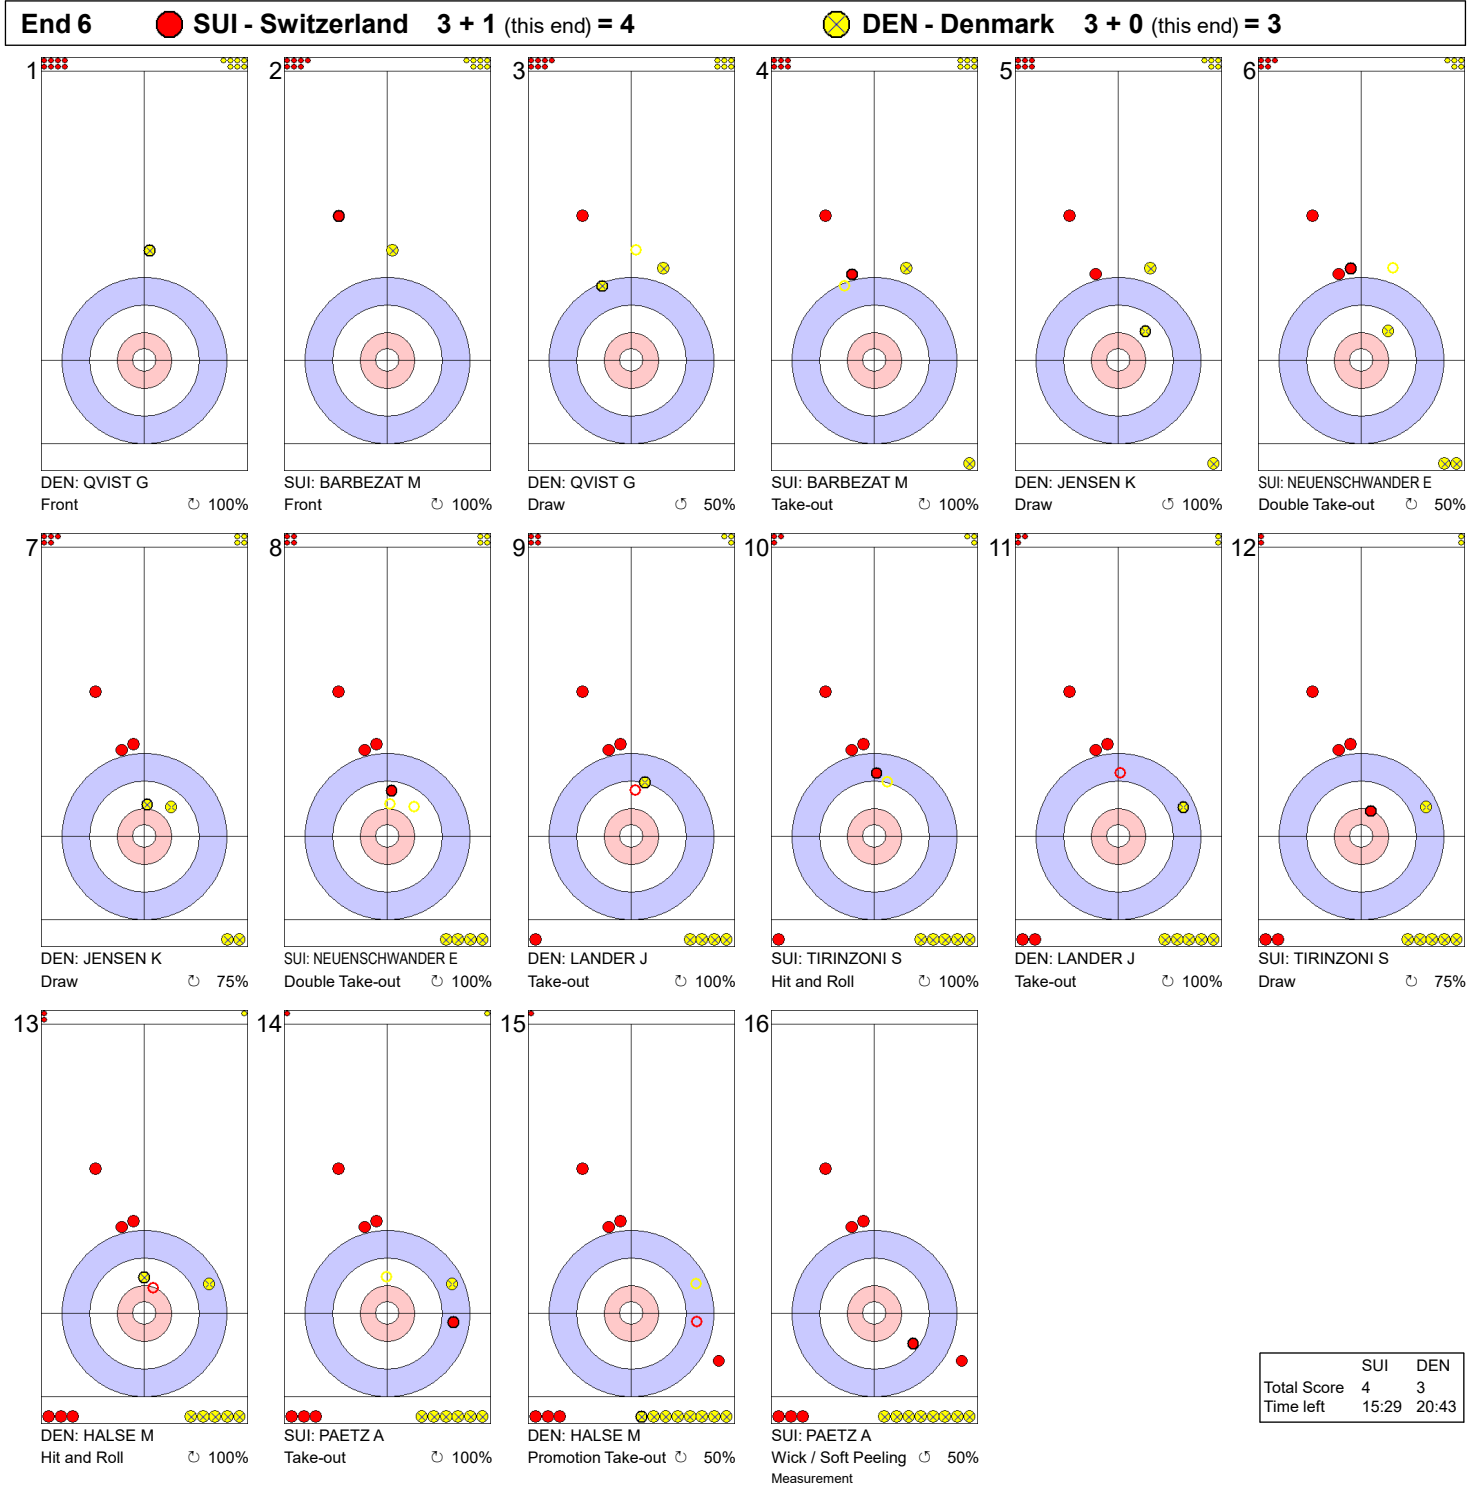

Game - Shot by Shot

Legend:
 ↻ Clockwise ↺ Counter-clockwise - Not considered

Game - Shot by Shot

Legend:
 ↻ Clockwise ↺ Counter-clockwise - Not considered

Game - Shot by Shot

Legend:
 ↻ Clockwise ↺ Counter-clockwise - Not considered

Game - Shot by Shot

	SUI	DEN
Total Score	3	3
Time left	23:13	26:41

Legend:
 Clockwise Counter-clockwise - Not considered

Game - Shot by Shot

Legend:
 Clockwise Counter-clockwise - Not considered

Game - Shot by Shot

Legend:
 ↻ Clockwise ↺ Counter-clockwise - Not considered

Game - Shot by Shot

Legend:
 ↻ Clockwise ↺ Counter-clockwise - Not considered

Game - Shot by Shot

Legend:
 ↻ Clockwise ↺ Counter-clockwise - Not considered

Game - Shot by Shot

End 9 ● **SUI - Switzerland** 5 + 1 (this end) = 6 ● **DEN - Denmark** 4 + 0 (this end) = 4

	SUI	DEN
Total Score	6	4
Time left	04:38	10:07

Legend:
 ↻ Clockwise ↺ Counter-clockwise - Not considered