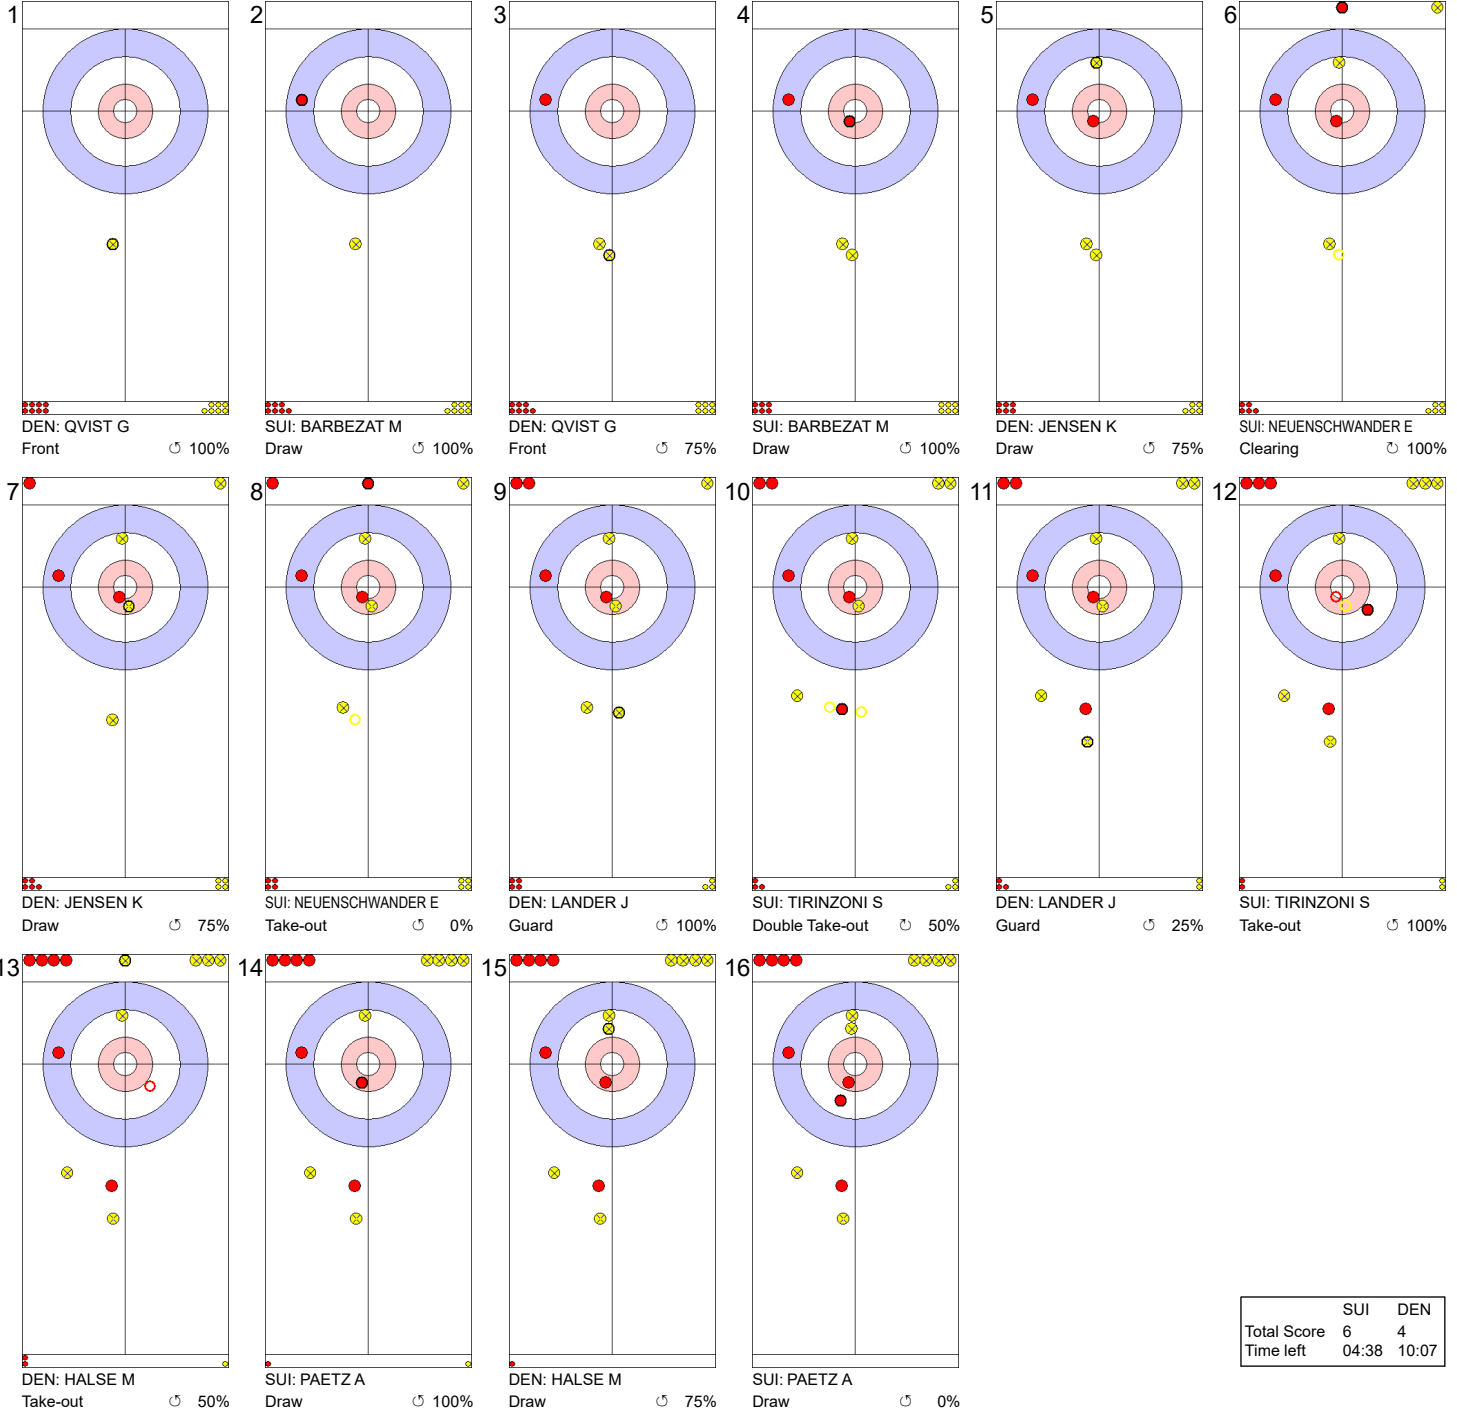

Game - Shot by Shot

	SUI	DEN
Total Score	3	3
Time left	23:13	26:41

Legend:
 Clockwise Counter-clockwise - Not considered

Game - Shot by Shot

Legend:
 Clockwise Counter-clockwise - Not considered

Game - Shot by Shot

Legend:
 ↻ Clockwise ↺ Counter-clockwise - Not considered

Game - Shot by Shot

Legend:
 ↻ Clockwise ↺ Counter-clockwise - Not considered

Game - Shot by Shot

Legend:
 ↻ Clockwise ↺ Counter-clockwise - Not considered

Game - Shot by Shot

End 9 ● **SUI - Switzerland** 5 + 1 (this end) = 6 ● **DEN - Denmark** 4 + 0 (this end) = 4

	SUI	DEN
Total Score	6	4
Time left	04:38	10:07

Legend:
 ↻ Clockwise ↺ Counter-clockwise - Not considered

Game - Shot by Shot

Legend:
 ⤵ Clockwise ⤴ Counter-clockwise - Not considered
 X Unfinished end due to concession