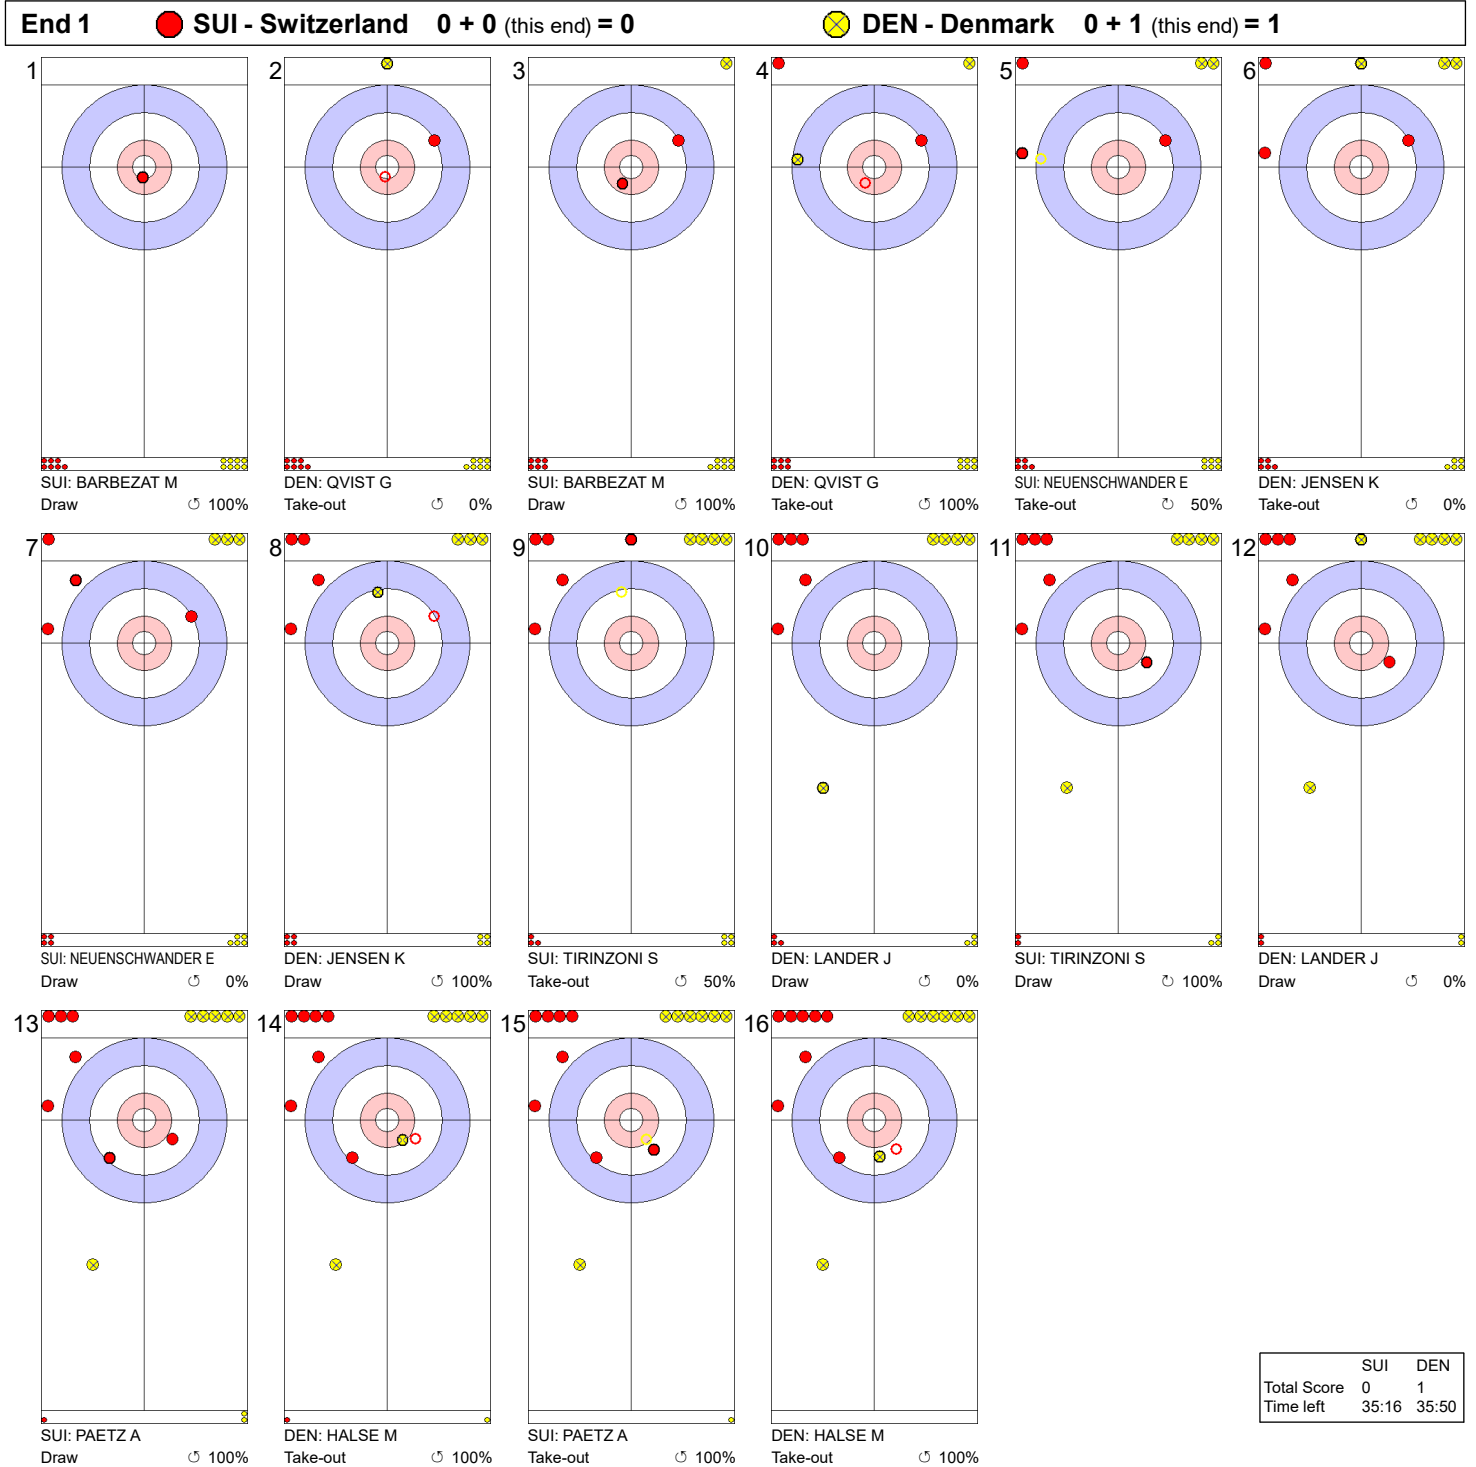

Game - Shot by Shot

Legend:
 ↻ Clockwise ↺ Counter-clockwise - Not considered

Game - Shot by Shot

Legend:
 ↻ Clockwise ↺ Counter-clockwise - Not considered

Game - Shot by Shot

Legend:
 ↻ Clockwise ↺ Counter-clockwise - Not considered

Game - Shot by Shot

	SUI	DEN
Total Score	3	3
Time left	23:13	26:41

Legend:
 Clockwise Counter-clockwise - Not considered

Game - Shot by Shot

Legend:
 Clockwise Counter-clockwise - Not considered

Game - Shot by Shot

Legend:
 ↻ Clockwise ↺ Counter-clockwise - Not considered

Game - Shot by Shot

Legend:
 ↻ Clockwise ↺ Counter-clockwise - Not considered

Game - Shot by Shot

Legend:
 ↻ Clockwise ↺ Counter-clockwise - Not considered

Game - Shot by Shot

End 9 ● **SUI - Switzerland** 5 + 1 (this end) = 6 ● **DEN - Denmark** 4 + 0 (this end) = 4

	SUI	DEN
Total Score	6	4
Time left	04:38	10:07

Legend:
 ↻ Clockwise ↺ Counter-clockwise - Not considered